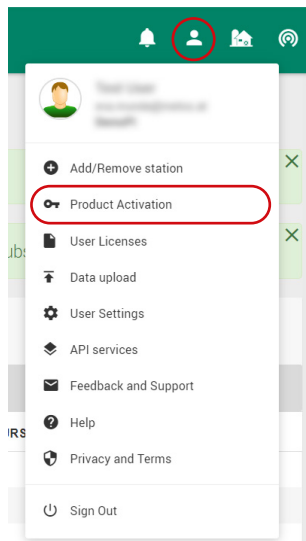

PRODUCT ACTIVATION FLOW IN FieldClimate

1. Login into FieldClimate on your computer.

2. Select user settings.

3. Click **Product Activation**.

4. Insert product activation key.

5. Click **Activate Product**.

iSCOUT[®] Mobile APP

1. Download the iSCOUT[®] mobile app to your smart phone or device (iOS or Android from the app store).

2. Sign in with your FieldClimate credentials.

DOWNLOAD THE APP NOW

OR CONTACT YOUR LOCAL DEALER FOR IMMEDIATE ACCESS TO iSCOUT[®] Mobile!