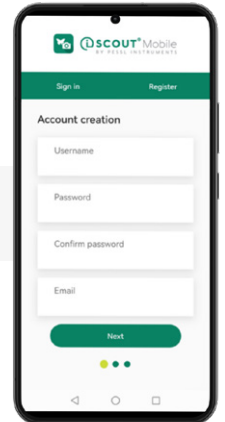

PRODUCT ACTIVATION FLOW IN FieldClimate

1. Login into FieldClimate on your computer.

2. Select user settings.

3. Click **Product Activation**.

4. Insert product activation key.

5. Click **Activate Product**.

iSCOUT[®] Mobile APP

1. Download the iSCOUT[®] mobile app to your smart phone or device (iOS or Android from the app store).

2. Sign in with your FieldClimate credentials.

DOWNLOAD THE APP NOW

OR CONTACT YOUR LOCAL DEALER FOR IMMEDIATE ACCESS TO iSCOUT[®] Mobile!