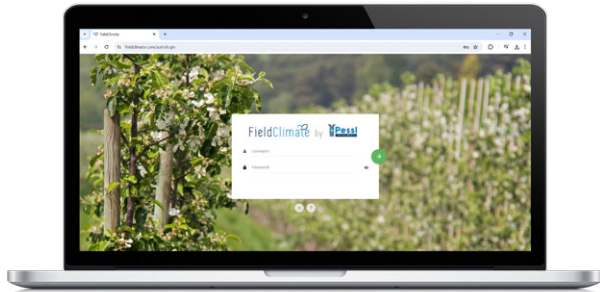

PRODUCT ACTIVATION FLOW IN FieldClimate

1. Login into FieldClimate on your computer.

2. Select user settings.

3. Click **Product Activation**.

4. Insert product activation key.

5. Click **Activate Product**.

iSCOUT[®] Mobile APP

1. Download the iSCOUT[®] mobile app to your smart phone or device (iOS or Android from the app store).

2. Sign in with your FieldClimate credentials.

DOWNLOAD THE APP NOW

OR CONTACT YOUR LOCAL DEALER FOR IMMEDIATE ACCESS TO iSCOUT[®] Mobile!