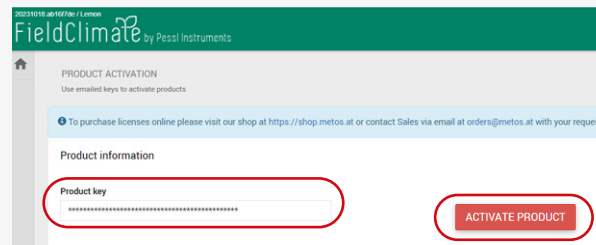

PRODUCT ACTIVATION FLOW IN FieldClimate

1. Login into FieldClimate on your computer.

2. Select user settings.

3. Click **Product Activation**.

4. Insert product activation key.

5. Click **Activate Product**.

iSCOUT[®] Mobile APP

1. Download the iSCOUT[®] mobile app to your smart phone or device (iOS or Android from the app store).

2. Sign in with your FieldClimate credentials.

DOWNLOAD THE APP NOW

OR CONTACT YOUR LOCAL DEALER FOR IMMEDIATE ACCESS TO iSCOUT[®] Mobile!