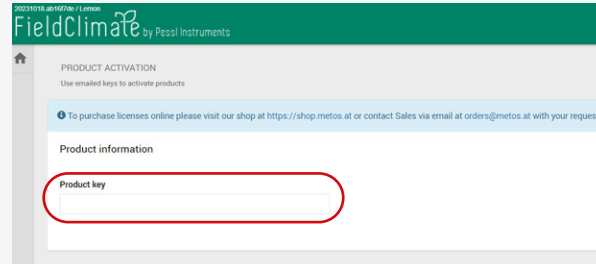

PRODUCT ACTIVATION FLOW IN FieldClimate

1. Login into FieldClimate on your computer.

2. Select user settings.

3. Click **Product Activation**.

4. Insert product activation key.

5. Click **Activate Product**.

iSCOUT[®] Mobile APP

1. Download the iSCOUT[®] mobile app to your smart phone or device (iOS or Android from the app store).

2. Sign in with your FieldClimate credentials.

DOWNLOAD THE APP NOW

OR CONTACT YOUR LOCAL DEALER FOR IMMEDIATE ACCESS TO iSCOUT[®] Mobile!