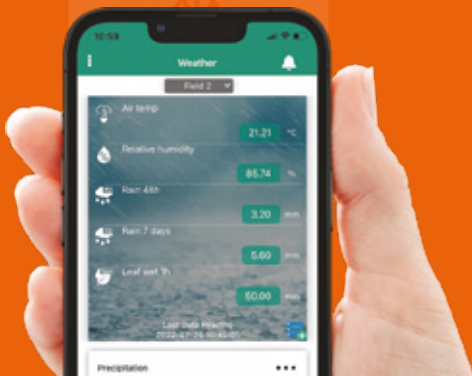

metos.global/hybrid-station

Hybrid Station Extension (HSE)

With HSE, you get all of the following
virtual sensors:

- Air temperature
- Relative humidity
- Leaf wetness
- Precipitation
- Wind speed avg
- Wind speed gust
- Wind direction
- Global solar radiation
- Soil temperature

Software Catalogue

bit.ly/SW-catalogue

FieldClimate Mobile App

Solutions Tailored To Your Goals And Needs

Get your weather station...

orders@metos.at

**...or try our virtual weather station with no
physical sensors free of charge for 1 month!***