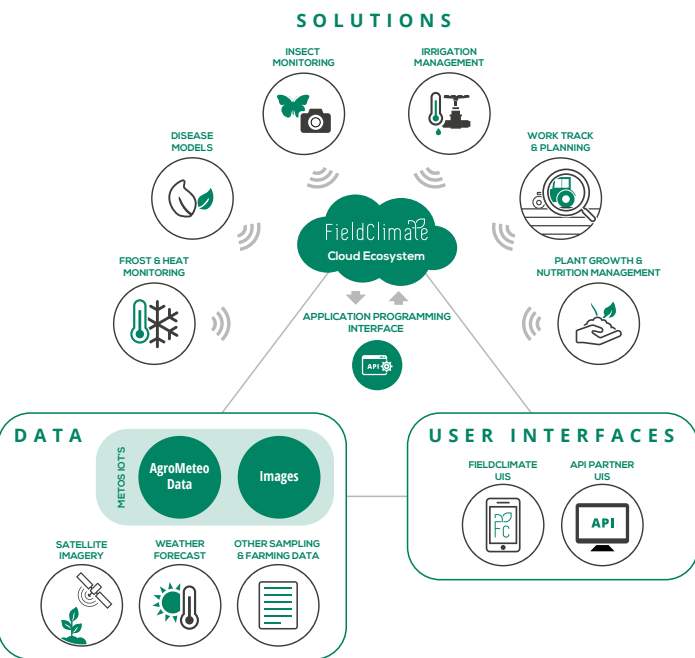

METOS® by Pessl Instruments

The digital age is here. Not only has it become a part of our daily lives; it has also started to change agriculture. With innovative technologies at hand, farmers worldwide are rethinking the management of farms – increasing their yields and income by carefully monitoring and optimizing their inputs.

The METOS® Decision Support Systems play an important role in collecting environmental data, used for the optimization of farm management activities and enhanced fieldwork planning including plant protection and fertilizer applications, field accessibility, harvest window prediction and more.

Over the years, METOS® by Pessl Instruments has become a global brand with local support, and we are proud to say we managed to reach out to almost every corner of the world. We believe that durable, highly precise technology and support from our trained partners worldwide are the recipe for success. The METOS® by Pessl Instruments brand lasts longer, performs better, is easier to use and offers you the lowest total cost of ownership.

Applicable in all climate zones and can be used in various industries and for various purposes – from agriculture to research, hydrology, meteorology, flood warning and more.